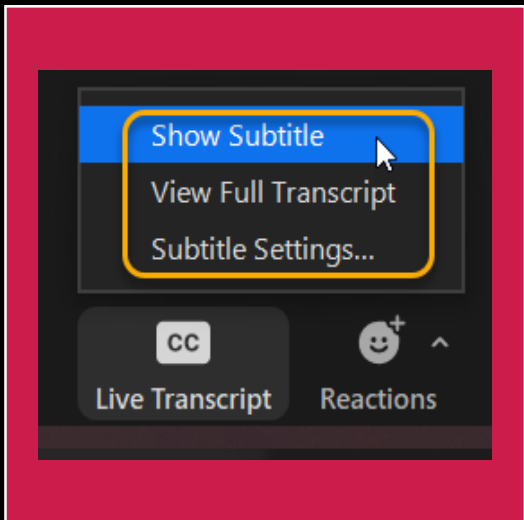

C. Pope Saint Leo the Great

D. Pope Leo XIII

Live Transcript (Closed Captioning)

Select **Live Transcript** at the bottom of the Zoom meeting

Select from **one of these settings:**

- Show Subtitle
- View Full Transcript
- Subtitle Settings