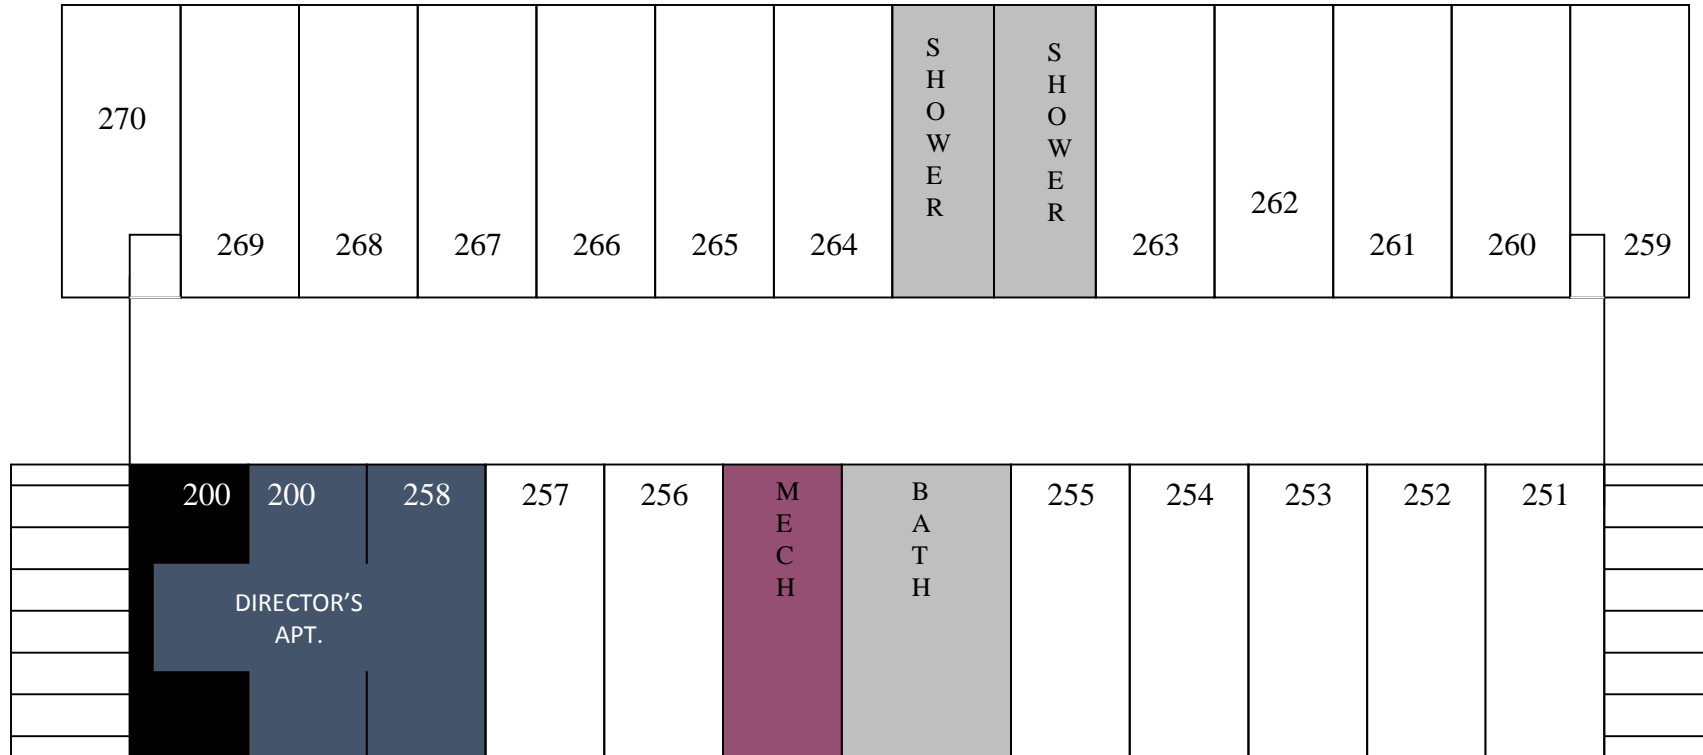

11 TRIPLE		10 TRIPLE		Storage		BATH	9		8		CLOSET	7		
BATH		BATH				Kitchen					BATH			
1		BATH	2		3		BATH	4		5		BATH	6	
		CLOSET					CLOSET					CLOSET		

# SNYDER GARDEN LEVEL

# SNYDER 1<sup>ST</sup> FLOOR