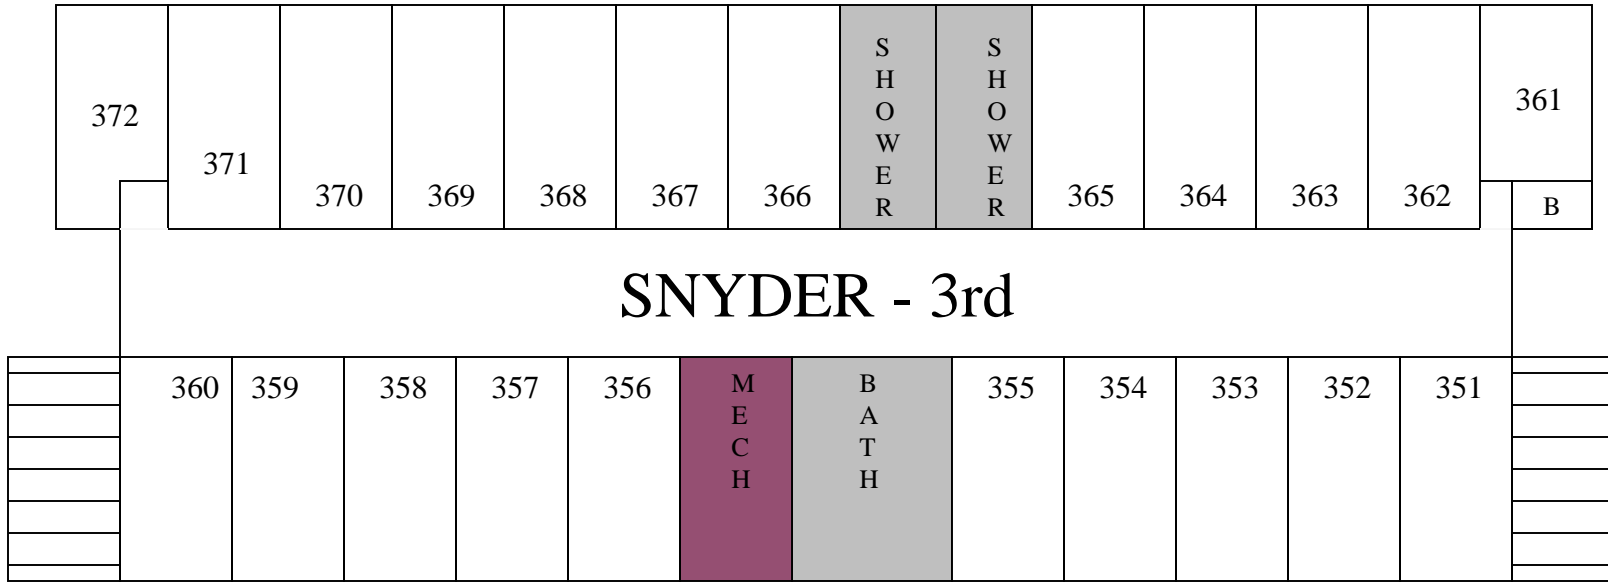

SNYDER 3RD FLOOR