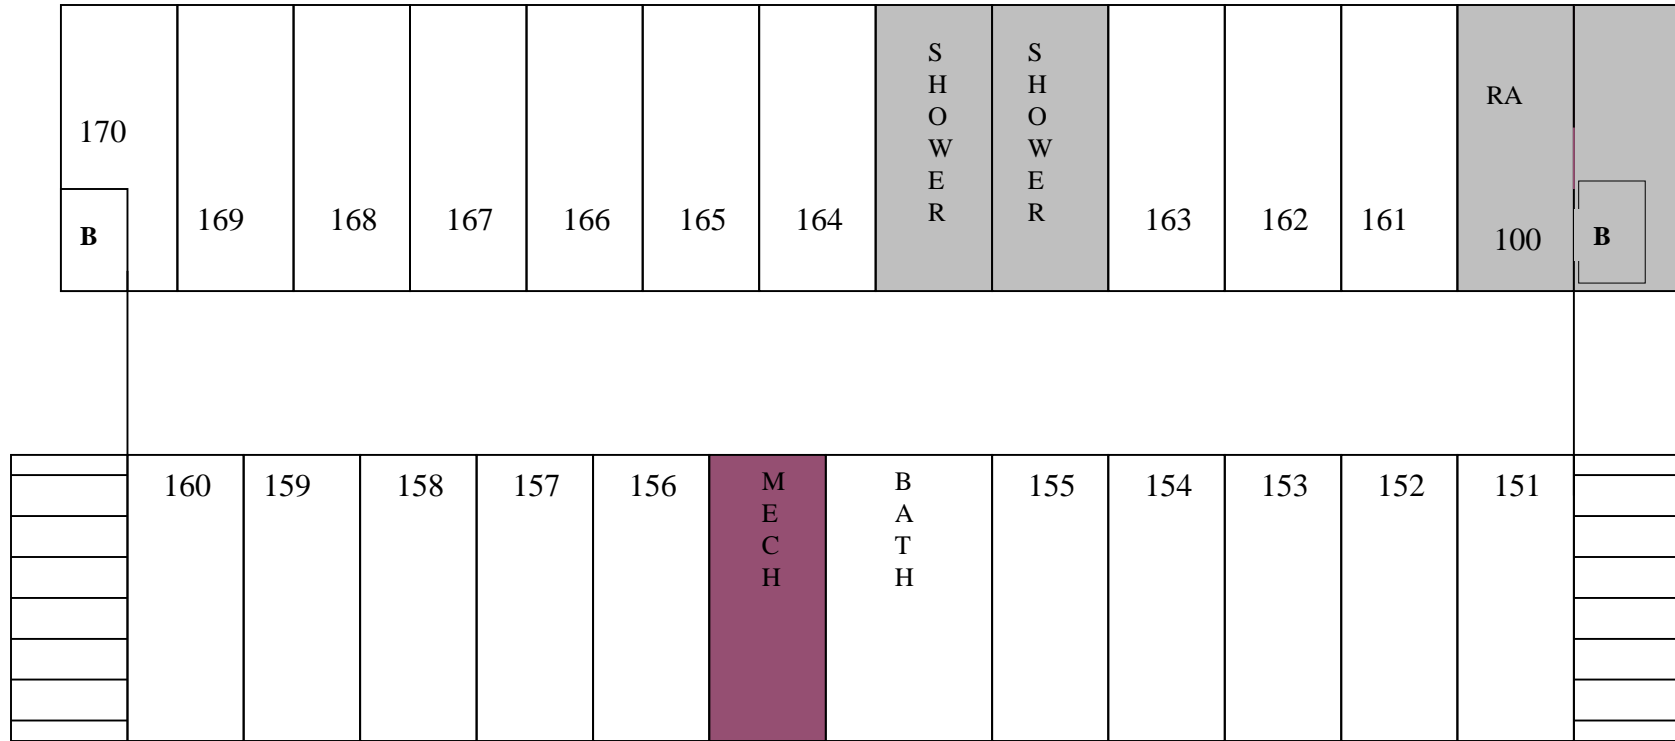

11 TRIPLE		10 TRIPLE		Storage		BATH	9		8		CLOSET	7		
BATH		BATH				Kitchen					BATH			
1		BATH	2		3		BATH	4		5		BATH	6	
		CLOSET					CLOSET					CLOSET		

# SNYDER GARDEN LEVEL

# SNYDER 1<sup>ST</sup> FLOOR